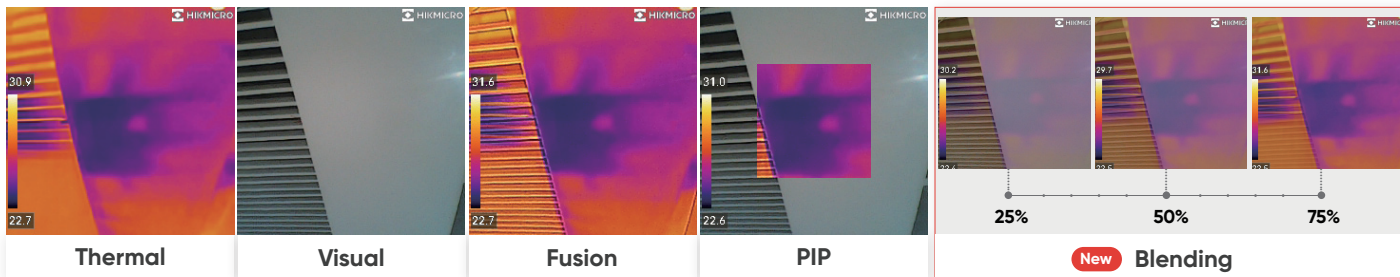

Multiple Image Modes

Eco-V and PocketE featured both an IR camera and a visible camera, allowing you to switch multiple image modes (Thermal, Visual, PIP, Fusion, or Blending) and save visual and thermal images simultaneously in one click. Provide you with efficient workflow and a fast inspection report.

Eco

- Thermal Only

Eco-V

- Thermal & visible dual-camera
- Thermal/Visual/Fusion

PocketE

- Thermal & visible dual-camera
- Thermal/Visual/Fusion/PIP/Blending

KEY FEATURES (Eco & Eco-V only)

Full-screen Precise and Wide Temperature Measurement

Supports capture of full-screen radiometric images and automatically tracks max/min/center spots to pinpoint temperature anomalies at a glance. Accurately measures temperatures from **-20°C (-4°F) to 550°C (1022°F)**, with a temperature accuracy up to $\pm 2^{\circ}\text{C}$ ($\pm 3.6^{\circ}\text{F}$) or $\pm 2\%$ of reading.