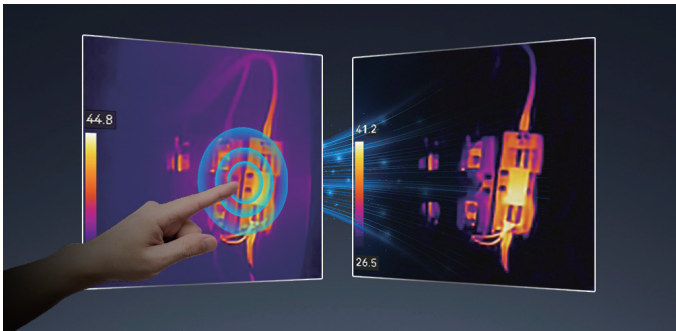

50° Wide Angle Lens

Scan large areas quickly with the **50° wide angle lens** to find issues like air infiltration, water leaks, and insulation issues.

Rugged and Durable

Features **IP54**-rated form factor, passes strict drop tests up to 2 meters (6.56 feet) and comes with a three-year warranty.

7 Color Palettes

Offers White Hot, Black Hot, Rainbow, Ironbow, Redhot, Fusion & Above Alarm 7 color palettes so you can choose the ideal color scale for your job.

KEY FEATURES (PocketE only)

Portable Pocket-sized with Touch Screen

Easy to carry and hold. Perfectly fit in pockets and any toolboxes. View the details of your images on the large, intuitive **LCD 3.5"** touch screen.

Wireless Connectivity

Screen stream and download on-device images with **Wi-Fi** to your smartphone or tablet with HIKMICRO Viewer.

1-Tap Level & Span

Just tap an area of interest on the screen and it instantly increases image contrast and highlights potential problems.

On-camera Recording

The built-in **4GB** eMMC flash storage can store approx 30,000 standard thermal/visual images or 20 hours of **MP4 video**. And, it allows onboard recording and playback.