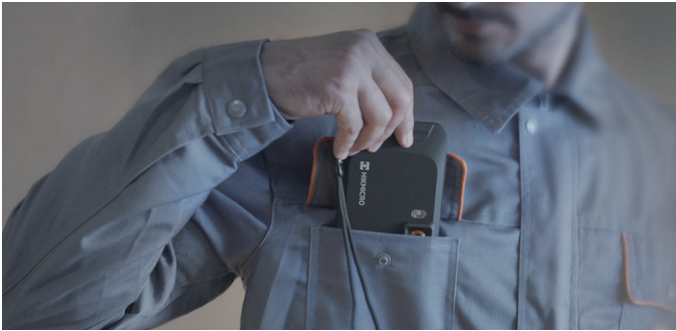

50° Wide Angle Lens

Scan large areas quickly with the **50° wide angle lens** to find issues like air infiltration, water leaks, and insulation issues.

Rugged and Durable

Features **IP54**-rated form factor, passes strict drop tests up to 2 meters (6.56 feet) and comes with a three-year warranty.

7 Color Palettes

Offers White Hot, Black Hot, Rainbow, Ironbow, Redhot, Fusion & Above Alarm 7 color palettes so you can choose the ideal color scale for your job.

KEY FEATURES (PocketE only)

Portable Pocket-sized with Touch Screen

Easy to carry and hold. Perfectly fit in pockets and any toolboxes. View the details of your images on the large, intuitive **LCD 3.5"** touch screen.

Wireless Connectivity

Screen stream and download on-device images with **Wi-Fi** to your smartphone or tablet with HIKMICRO Viewer.