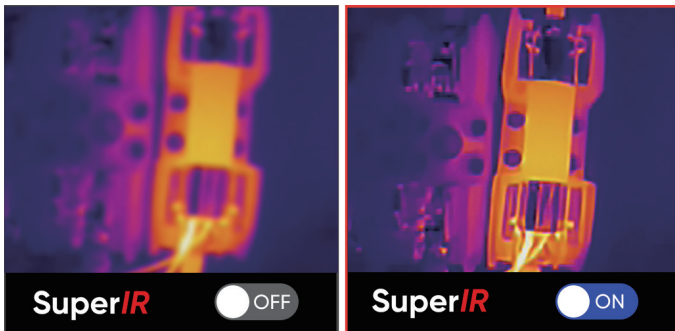

Eco SERIES

IR Performance, Surprisingly Affordable, and Absolutely Brilliant

Enhanced Thermal Clarity with SuperIR

Powered by HIKMICRO SuperIR image enhancement technology, it upscales thermal image from 96×96 (9,216 pixels) to 240×240 (57,600 pixels) resolution when **viewing live with 25 Hz** fast image frequency and capturing.

50° Wide Angle Lens

Scan large areas quickly with the **50° wide angle lens** to find issues like air infiltration, water leaks, and insulation issues.

Rugged and Durable

Features **IP54**-rated form factor, passes strict drop tests up to 2 meters (6.56 feet) and comes with a three-year warranty.

High Image Quality with Smooth Video

High Sensitivity IR sensor (NETD $<0.05^{\circ}\text{C}$ / NETD $<50\text{mK}$) provides you with high image quality, easier-to-spot subtle heat loss or gain, and delivers high image quality. **25 Hz** fast image frequency delivers smooth video while panning across scenes or viewing moving targets.

Multiple Image Modes

Eco-V and PocketE featured both an IR camera and a visible camera, allowing you to switch multiple image modes (Thermal, Visual, PIP, Fusion, or Blending) and save visual and thermal images simultaneously in one click. Provide you with efficient workflow and a fast inspection report.