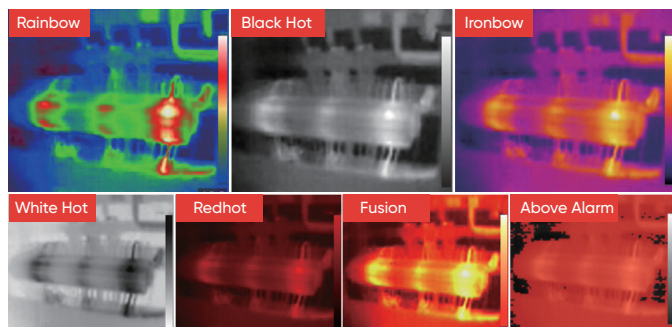

Supports capture of full-screen radiometric images and automatically tracks max/min/center spots to pinpoint temperature anomalies at a glance. Accurately measures temperatures from **-20°C (-4°F) to 550°C (1022°F)**, with a temperature accuracy up to $\pm 2^{\circ}\text{C}$ ($\pm 3.6^{\circ}\text{F}$) or $\pm 2\%$ of reading.

* Automatic Spot tracker

Locate with Laser Pointer (Eco-V only)

Helps show the position of the center point on actual object.

8 Hrs. Continuous Runtime

Built-in 3350mAh Li-Ion rechargeable battery and thoughtful auto power-off settings (**10/20/30/40/50/60 minutes**) allow the camera up to 8 hours of continuous operation.

7 Color Palettes

Offers White Hot, Black Hot, Rainbow, Ironbow, Redhot, Fusion & Above Alarm 7 color palettes so you can choose the ideal color scale for your job.

KEY FEATURES (PocketE only)

Portable Pocket-sized with Touch Screen

Easy to carry and hold. Perfectly fit in pockets and any toolboxes. View the details of your images on the large, intuitive **LCD 3.5"** touch screen.

Wireless Connectivity

Screen stream and download on-device images with **Wi-Fi** to your smartphone or tablet with HIKMICRO Viewer.