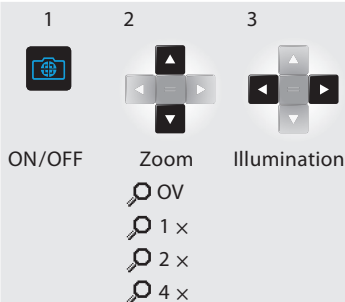

Endpiece

Overview

- Status Bar/Level
- Reference
- Active Function
- Main Line (Result)
- Selection keys linked to the symbol above
- ON/DIST
- Pointfinder (viewscreen)
- Function Screen
- Navigation
- Clear/Off
- Add/Subtract

(Navigate) Functions

Reference /settings

More results

Take photo

Memory

Pointfinder

Take screen shot

? Helpfunctions