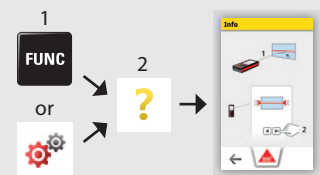

Endpiece

Overview

- Status Bar/Level
- Reference
- Active Function
- Main Line (Result)
- Selection keys linked to the symbol above
- ON/DIST
- Pointfinder (viewscreen)
- Function Screen
- Navigation
- Clear/Off
- Add/Subtract

(Navigate) Functions

Reference /settings

More results

Take photo

Memory

Pointfinder

Take screen shot

? Helpfunctions