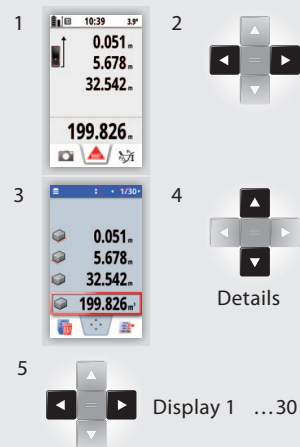

Endpiece

Overview

- Status Bar/Level
- Reference
- Active Function
- Main Line (Result)
- Selection keys linked to the symbol above
- ON/DIST
- Pointfinder (viewscreen)
- Function Screen
- Navigation
- Clear/Off
- Add/Subtract

(Navigate) Functions

Reference /settings

More results

Take photo

Memory

Pointfinder

Take screen shot

? Helpfunctions