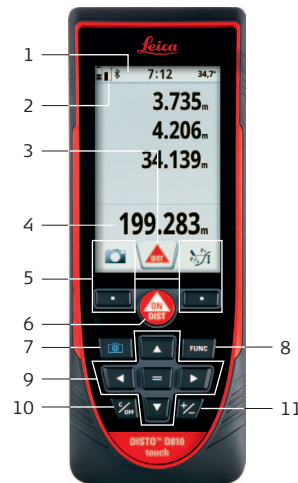

Endpiece

Overview

- Status Bar/Level
- Reference
- Active Function
- Main Line (Result)
- Selection keys linked to the symbol above
- ON/DIST
- Pointfinder (viewscreen)
- Function Screen
- Navigation
- Clear/Off
- Add/Subtract

Unlock keypad

1

2

Within 2 sec.

Quick Start

Leica DISTO™ D810 touch

- when it has to be **right**

Leica
Geosystems

(Navigate) Functions

Reference /settings

More results

Take photo

Memory

Pointfinder

Take screen shot

? Helpfunctions