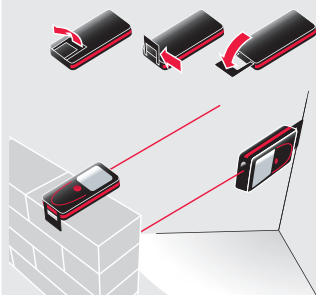

Endpiece

Overview

- Status Bar/Level
- Reference
- Active Function
- Main Line (Result)
- Selection keys linked to the symbol above
- ON/DIST
- Pointfinder (viewscreen)
- Function Screen
- Navigation
- Clear/Off
- Add/Subtract