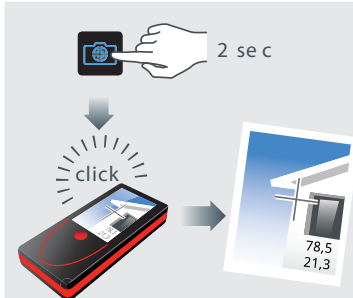

Endpiece

Overview

- Status Bar/Level
- Reference
- Active Function
- Main Line (Result)
- Selection keys linked to the symbol above
- ON/DIST
- Pointfinder (viewscreen)
- Function Screen
- Navigation
- Clear/Off
- Add/Subtract

(Navigate) Functions

Reference /settings

More results

Take photo

Memory

Pointfinder

Take screen shot

? Helpfunctions