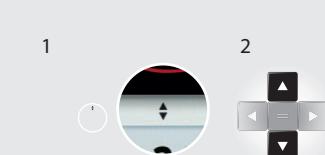

More results