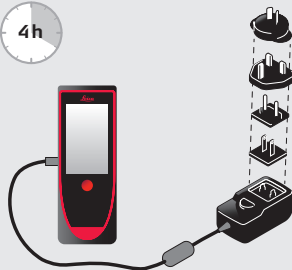

Keypad lock

Bluetooth® Smart

Tilt calibration

Favorites

Illumination

Date and Time

Compass adjustment

Touch screen

Offset

Reset

Information

Personalized favorites

1

2

3

Charging

Endpiece

Overview

- Status Bar/Level
- Reference
- Active Function
- Main Line (Result)
- Selection keys linked to the symbol above
- ON/DIST
- Pointfinder (viewscreen)
- Function Screen
- Navigation
- Clear/Off
- Add/Subtract